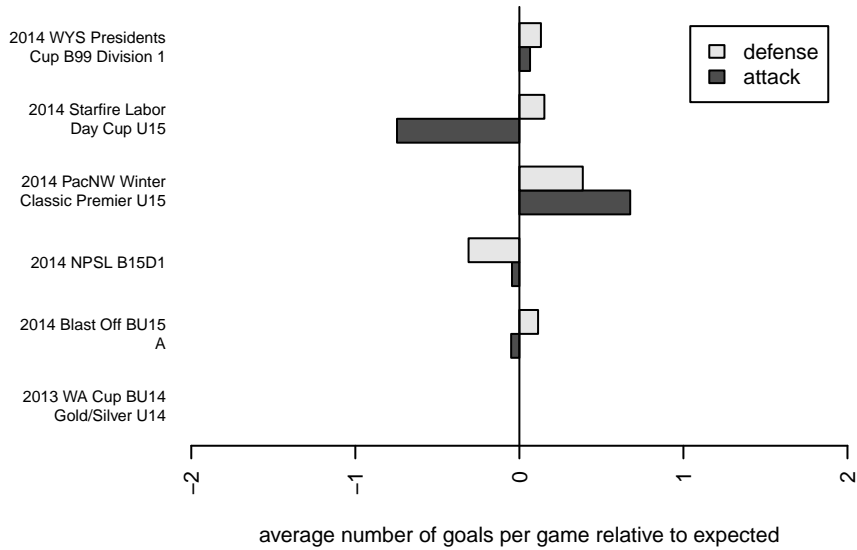

Performance relative to 13 month average