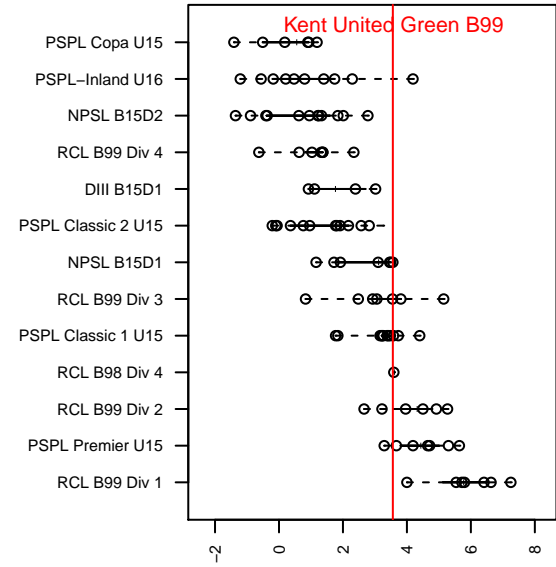

**attack and defense rating
relative to others at age
and all opponents in last 13 months**